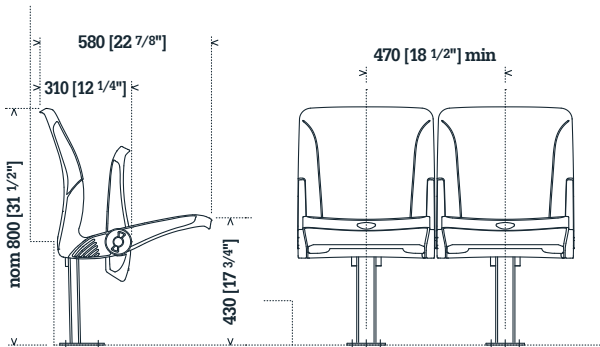

Matrix Bare

Matrix Bare provides patrons with exceptional comfort and safety. Seating along rows can be evenly centred to maximize the personal space of spectators, while a unique gravity seat pivot system increases access to seating locations.