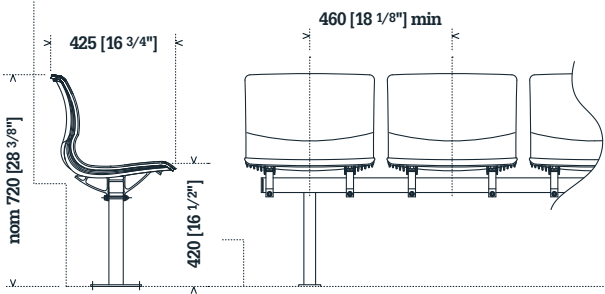

Matrix Features	Plaza	Bare	Upholstered
Advanced ergonomic profile for enduring comfort	•	•	•
Gravity tilt seat – silent and reliable, with zero maintenance		•	•
Seat pivot mechanism fully enclosed, ensuring safety		•	•
Full width seat	•	•	•
Tread, riser and removable mounting systems	•	•	•
Individually mounted enabling perfect aisle alignment and uniform seat centres		•	•
Completely non-ferrous construction eliminates any chance of corrosion		•	•
Cantilevered armrest provides for maximum seating area between chairs		•	•
Closed cell neoprene seat and back cushions resist water penetration			•
Extended length seat cushion			•
Seat number in easy to read location at front edge of seat		•	•
Quickly installed	•	•	•
Designed to exceed ASTM and En 12727 standards	•	•	•

Matrix™

Matrix Plaza

Matrix Plaza is an ergonomically designed bucket style seating solution that provides exceptional patron comfort and offers easy egress along rows while maintaining maximum seating numbers.

The robust, heavily ribbed shell can be mounted at various seat centres from 450mm [17 1/2"] on a beam system fixed to treads, risers or on top of risers. Seat and row identification is available for easy audience management.