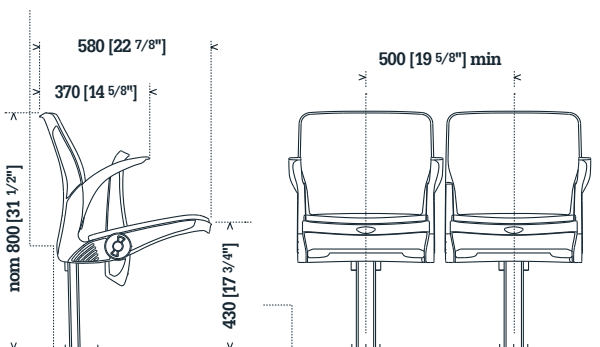

Matrix Upholstered with arms

The Matrix Upholstered range takes stadium seating comfort to a new level. The seat, or seat and back-pad version, each offers more sophisticated appointments while remaining true to typical stadium designs.